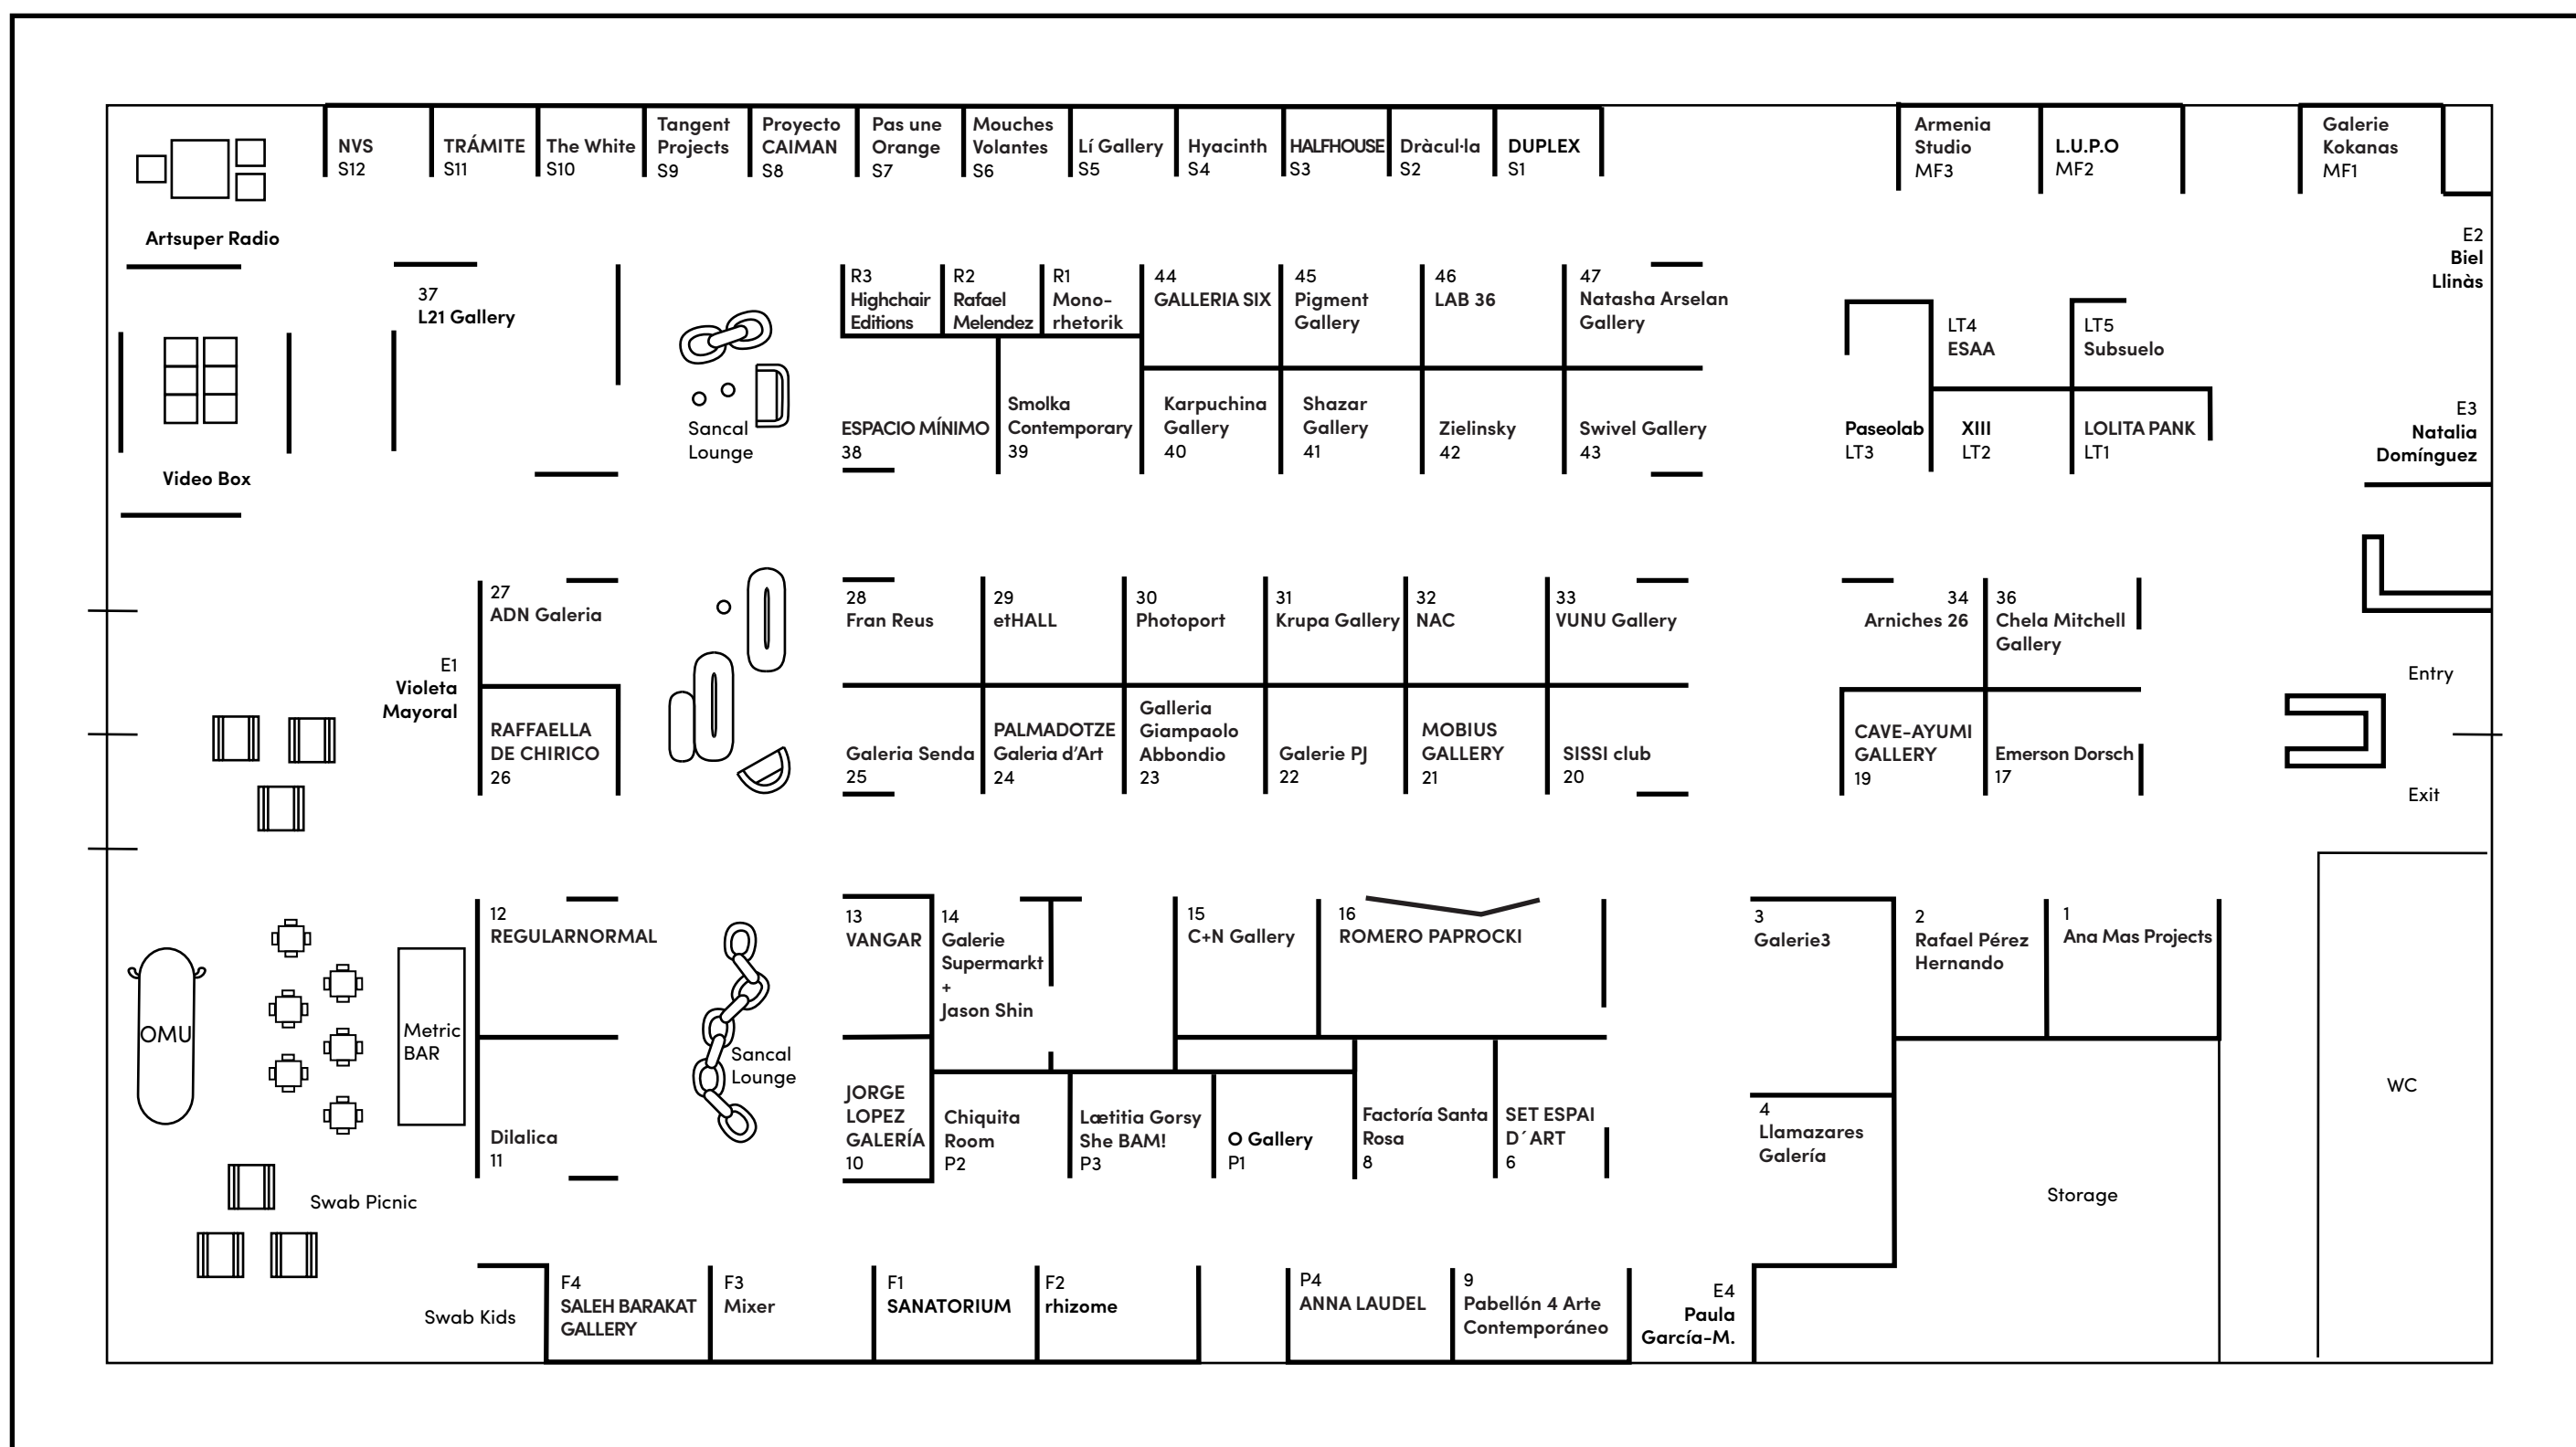

SWAB BARCELONA 2022

GENERAL PROGRAM

ADN Galeria, Barcelona
Ana Mas Projects, L'Hospitalet de Llobregat
C+N Gallery, Milan / Genoa
Chela Mitchell Gallery, Washington, D.C
Dilalica, Barcelona
Emerson Dorsch, Miami
ESPACIO MÍNIMO, Madrid
eTHALL, L'Hospitalet de Llobregat
Factoría Santa Rosa, Santiago de Chile
Fran Reus, Palma
Galeria Senda, Barcelona
Galerie Supermarkt, Tokyo
Galerie3, Klagenfurt / Vienna
Galleria Giampaolo Abbondio, Todi
GALLERIA SIX, Milan / Venice
Galerie PJ, Metz
Jason Shin, Seoul
JORGE LOPEZ GALERÍA, Valencia
Karpuchina Gallery, Prague
Krupa Gallery, Wrocław / Warsaw
LAB 36, Barcelona
Llamazares Galería, Gijón
L21 Gallery, Palma / Barcelona
MOBIUS GALLERY, Bucharest
NAC, Santiago de Chile
Pabellón 4 Arte Contemporáneo, Buenos Aires
PALMADOTZE Galeria d'Art, Santa Margarida i Els Monjos (Barcelona)
Photoport, Bratislava
Pigment Gallery, Barcelona / Paris
Rafael Pérez Hernando, Madrid
RAFFAELLA DE CHIRICO ARTE CONTEMPORÁNEA, Turin / Milan
ROMERO PAPROCKI, Paris
SET ESPAI D'ART, Valencia
Smolka Contemporary, Vienna
Shazar Gallery, Naples
VANGAR, Valencia
Zielinsky, Barcelona / Porto Alegre

STAND

27
1
15
36
11
17
38
29
8
28
25
14
3
23
44
22
14
10
40
31
46
4
37
21
32
9
24
30
45
2
26
16
6
39
41
13
42

EMERGING PROGRAM

Arniches 26, Madrid
CAVE-AYUMIGALLERY, Tokyo
Natasha Arselan Gallery, London
REGULARNORMAL, New York
SISSI club, Marseille
Swivel Gallery, Brooklyn, NY / Saugerties, NY
VUNU Gallery, Košice
Focus LATAM:
ESAA, Unquillo
Paseolab, Lima
LOLITA PANK, Ciudad de México
Subsuelo, Rosario
XIII, Santiago de Chile
FOCUS SOUTH AND EAST MEDITERRANEAN
Mixer, Istanbul
rhizome, Algiers
SANATORIUM, Istanbul
SALEH BARAKAT GALLERY, Beirut
MYFAF
Armenia Studio, Milan
Galerie Kokanas, Marseille
L.U.P.O. Lorenzelli Projects, Milan
SWAB ON PAPER
ANNA LAUDEL, Istanbul, Düsseldorf and Bodrum
Chiquita Room, Barcelona
O Gallery, Tehran
Lætitia Gorsy, She BAM!, Leipzig

STAND

34
19
47
12
20
43
33
LT4
LT3
LT1
LT5
LT2
F3
F2
F1
F4
MF3
MF1
MF2
P4
P2
P1
P3

SWAB SEED

DUPLEX, Lisbon
Hyacinth, New York
Lí Gallery, Shanghai / Hong Kong
Mouches Volantes, Cologne
NVS, Lisbon
Proyecto CAIMAN, Guadalajara
The White, Tokyo
TRÁMITE | BURÓ DE COLECCIONISTAS | TOMO 006 | Querétaro
With the support of Fundació Vila Casas:
Dràcul·la, L'Hospitalet de Llobregat
HALFHOUSE, Barcelona
Pas une Orange, Barcelona
Tangent Projects, L'Hospitalet de Llobregat
READING
Highchair Editions, London
Monorhetorik, The Hague
Rafael Melendez, London
EPHEMERAL
Violeta Mayoral, Hanger, Barcelona
Biel Llinàs, Fabra i Coats, Barcelona
Natalia Domínguez, La Escocesa, Barcelona
Paula García-Masedo, Hanger, Barcelona
VIDEO BOX
Gabriela Novoa
Kevin Baltazar
Lucy Tomasino
Muriel Hasbun
Melissa Guevara
Natalia Domínguez
Victor Artiga

STAND

S1
S4
S5
S6
S12
S8
S10
S11
S2
S3
S7
S9
R3
R1
R2
E1
E2
E3
E4