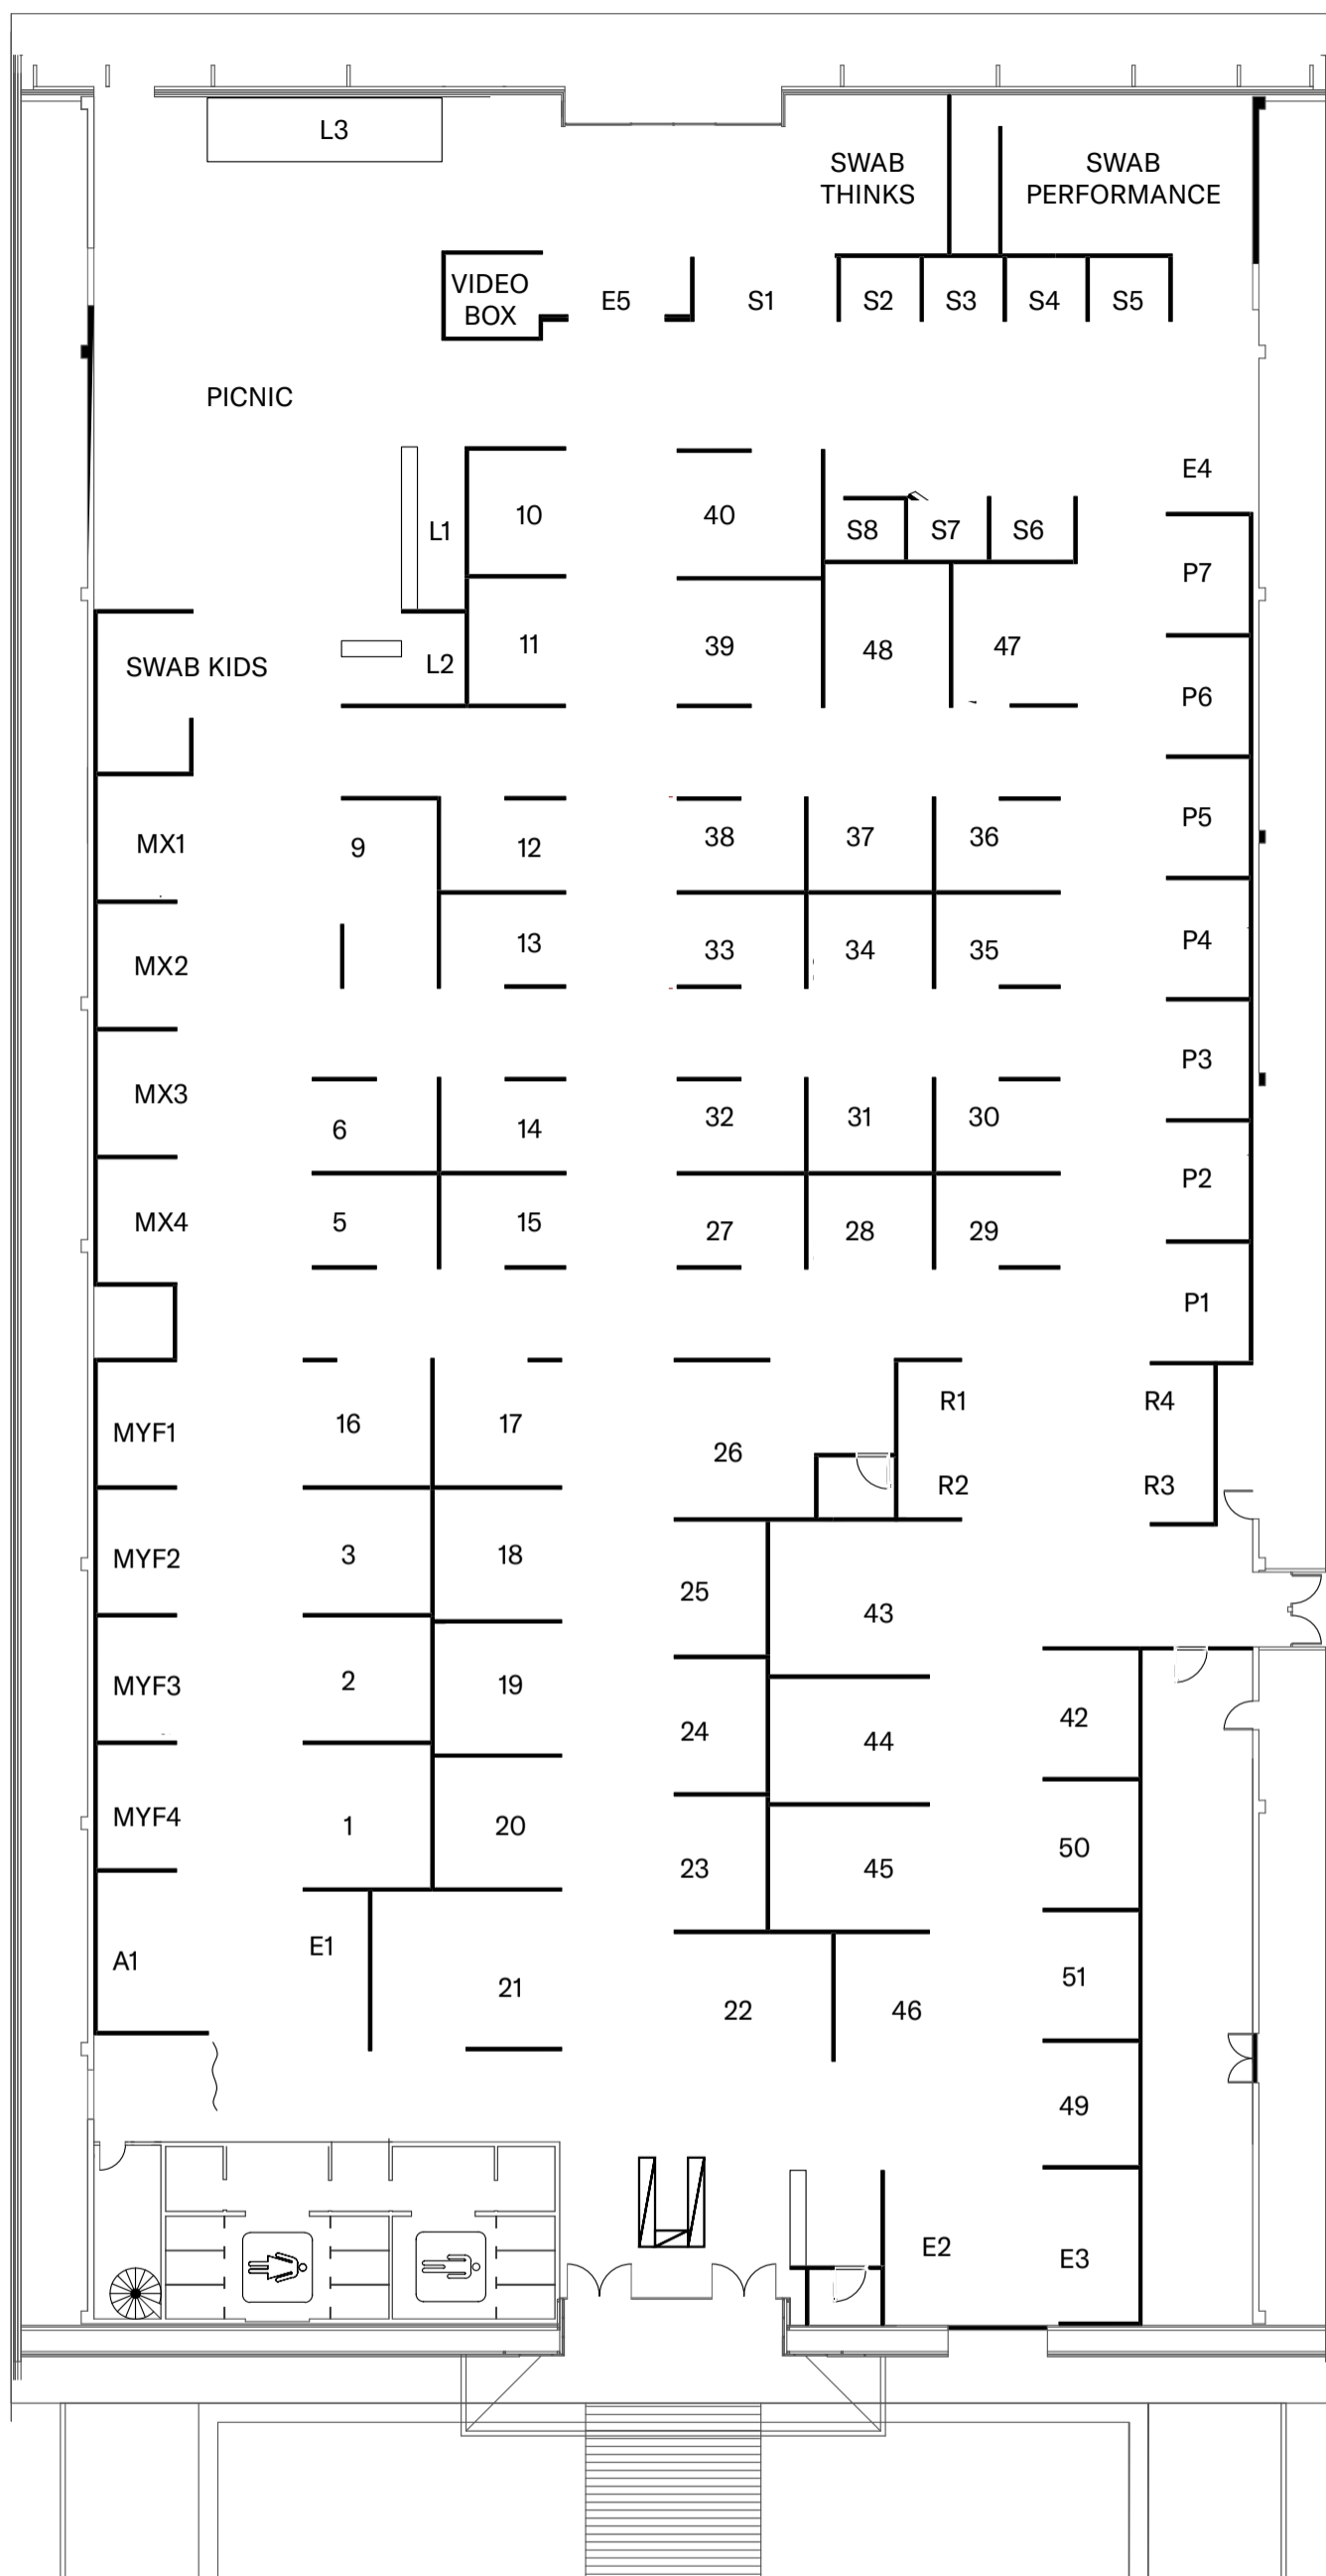

L1 CULTURA MEZCAL
L2 CERVEZAS TIBIDABO
L3 FLASH FLASH

A1 ARTE SINGULAR,
FUNDACIÓ JOSEP SANTACREU

READING

R1 DILALICA
R2 ;PANANOIA PUBLISHING
R3 MONORHETORIK
R4 HIGHCHAIR EDITIONS

MY FIRST ART FAIR

MYF1 DILALICA
MYF2 HIATO PROJECTS
MYF3 NOADDRESS GALLERY
MYF4 SOYUZ

GENERAL PROGRAM

- 1 FACTORÍA SANTA ROSA
- 2 TOKIO GALERÍA
- 3 ADDAYA
- 5 ALALIMÓN
- 6 PALMADOTZE
- 9 GACHI PRIETO
- 10 ROBERT HENRY CONTEMPORARY
- 11 GALERÍA PETRUS
- 12 ETHALL
- 13 ADN GALERÍA
- 14 ANA MAS PROJECTS
- 15 VICTOR LOPE ARTE CONTEMPORÁNEO
- 16 T20
- 17 GALLERIA MASSIMODELUCA
- 18 THE BLINK PROJECT
- 19 LUCIANA CARAVELLO ARTE CONTEMPORÁNEA
- 20 GALERIE NICOLAS ROBERT
- 21 ESPAI TACTEL TOORMIX
- 22 GALERÍA ROCIOSANTACRUZ
- 23 EMBAJADA
- 24 CASSINA PROJECTS
- 25 GALERIE EMMANUEL HERVÉ
- 26 3 PUNTS GALERÍA
- 39 MIRANDA BOSCH GALLERY
- 40 PABELLÓN 4 ARTE CONTEMPORÁNEO
- 42 PANTOCRATOR GALLERY
- 43 N2GALERIA
- 44 KROMYA ART GALLERY
- 45 FIXED PROJECT LIMA
- 46 3 PUNTS GALERÍA
- 47 QUIMERA
- 48 LA ARTE
- 49 AMBACHER CONTEMPORARY
- 50 GALERÍA CONTRAST
- 51 PIGMENT GALLERY

SWAB EMERGING

- 27 ONE FOUR
- 28 GRANADA GALLERY
- 29 PIERRE POMET
- 30 THE ADDRESS
- 31 GALERÍA ANTONIA PUYÓ
- 32 KM 0.2
- 33 KATHARINA MARIA RAAB
- 34 GALERÍA ESPACIO OLVERA
- 35 CASA EQUIS
- 36 THE SWITCH
- 37 CHIQUITA ROOM
- 38 HOUSING

SWAB SEED

- S1 AWOL
- S2 ART SUPER SPACE
- S3 VELLUM PROJECTS
- S4 WUNSCH GALLERY
- S5 CORDOVA
- S6 LAS PALMAS
- S7 WHITE GARAGE
- S8 DISPLAY

SWAB ON PAPER

- P1 GALERIE MARTIN KUDLEK
- P2 ESPAI SOUVENIR
- P3 CIRCLE ART GALLERY
- P4 GALERÍA SEISMASUNO
- P5 BBA GALLERY
- P6 AIRE
- P7 SET ESPAI D'ART

EPHEMERAL

- E1 JESSICA MORONI
- E2 LLUC BAÑOS
- E3 GUILLERMO MORENO
- E4 ANNA IRINA RUSSELL
- E5 ALDO URBANO

MEXICO EN FEMENINO

- MX1 PEQUEÑOS BRIBONES
- MX2 DESLAVE
- MX3 JANET40
- MX4 SATÉLITE GALERÍA